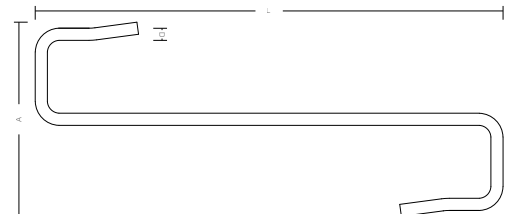

**ARTÍCULO**

**Stainless-steel fixing clip**

**SCHEME**

**Stainless-steel Fixing Clip**

**Stainless-steel Fixing Clip Straight Side**

**CHARACTERISTICS**

**Material**

Available in stainless steel AISI 304 and AISI 316

**Declared characteristics Stainless-steel Fixing Clip**

Long:	75 mm	65 mm
High (roof tile thickness):	12 mm	12 mm
Wire diameter:	2,4 mm	2,4 mm

**Declared characteristics Stainless-steel Fixing Clip Straight Side**

Long:	100 mm
High (roof tile thickness):	12 mm
Wire diameter:	2 mm

**OBSERVATIONS**

Stainless Steel Fixing Clip available in roof tile red lacquer