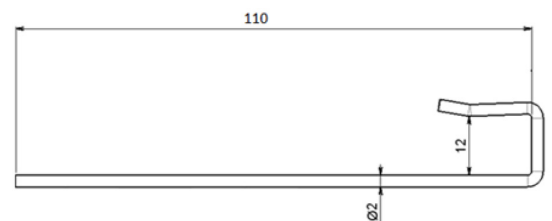

**ARTÍCULO**

**Stainless-steel fixing clip**

**SCHEME**

**Stainless-steel Fixing Clip**

**Stainless-steel Fixing Clip Straight Side**

**CHARACTERISTICS**

**Material**

Available in stainless steel AISI 304 and AISI 316

**Declared characteristics Stainless-steel Fixing Clip**

Long:	75 mm	65 mm
High (roof tile thickness):	12 mm	12 mm
Wire diameter:	2,4 mm	2,4 mm

**Declared characteristics Stainless-steel Fixing Clip Straight Side**

Long:	100 mm
High (roof tile thickness):	12 mm
Wire diameter:	2 mm

**OBSERVATIONS**

Stainless Steel Fixing Clip available in roof tile red lacquer