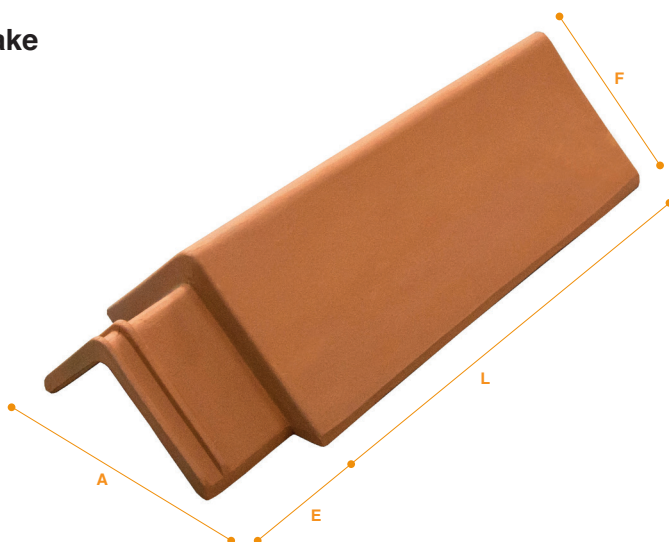

**ARTÍCULO**

**Universal rake**

**SCHEME**

**CHARACTERISTICS**

**Material**

Cooked clay

**Approximate weight**

7,93 lb 3,6 kg

**Declared characteristics**

Long: 17,96" 380 mm

Width: 8,46" 215 mm

Gable: 5,51" 140 mm

Fitting: 2,75" 70 mm

**Values guaranteed by the manufacturer**

± 2%

± 2%